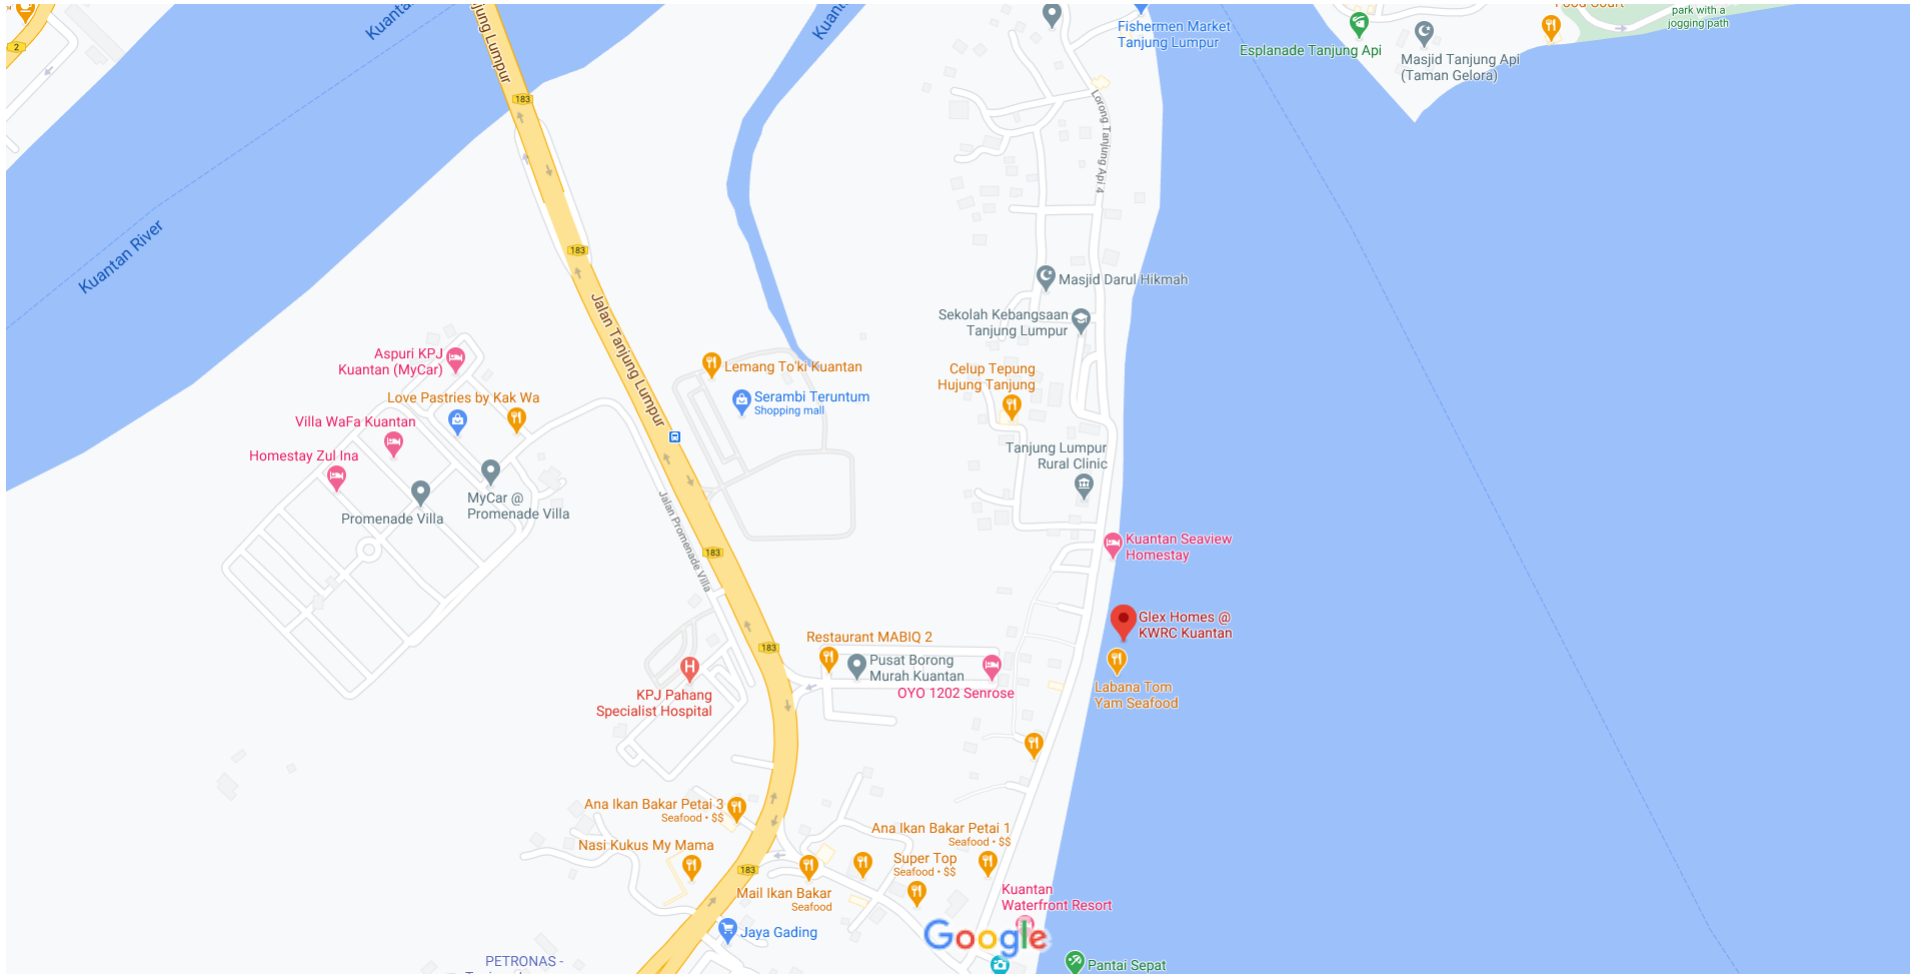

Google Maps Glex Homes @ KWRC Kuantan

Map data ©2020 Google 100 m

Glex Homes @ KWRC Kuantan

Hotel

Directions

Save

Nearby

Send to your
phone

Share

Verify info with this place

Hours or services may differ due to COVID-19

Kuantan Waterfront Resort City Lot 120622,
Pesisiran Pantai, Jalan Tanjung Lumpur, Mukim,
26060 Kuantan, Pahang

016-570 9928

R82R+5G Kuantan, Pahang